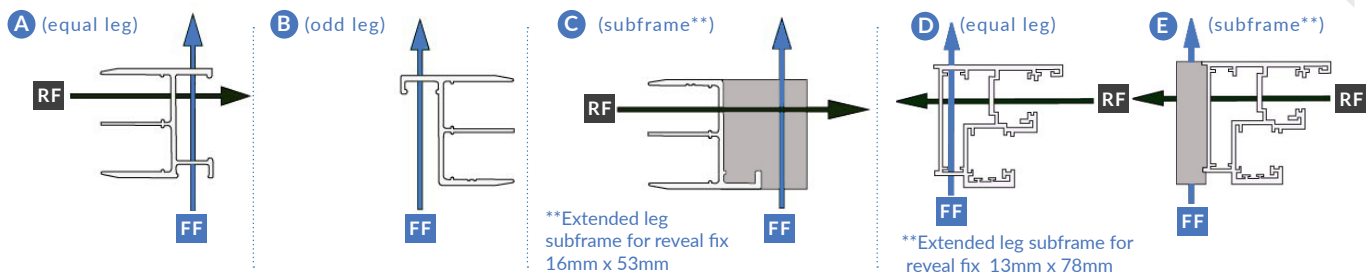

**UNIT STYLE / CODES** \*Manufacturer's restrictions apply

**Single Track Windows (Viewed from the inside)**

**Double Track Windows (Viewed from the inside)**

PRICE FIRST  DRAFT ORDER

Please select as required

Company  
.....  
Contact Name  
.....  
Contact Number  
.....  
Email  
.....  
Reference  
.....

**PROFILE & FIXING OPTIONS / CODES** Same available in Single Track (C1 single track equal leg face fix only)

**COLOUR OPTIONS / CODES** **W** White (LA098) **B** Van Dyke Brown (BS08829) **R** RAL (set up fee applies)

**GLASS OPTIONS / CODES**

- G1 4mm Toughened (standard)
- G2 6mm Toughened
- G3 4mm Toughened Obscure
- G4 4mm K Toughened
- G5 6mm K Toughened
- G6 6mm Toughened Obscure
- G7 6.4mm Laminated
- G8 6.4mm K Laminated
- G9 6.4mm Stadip Silence™
- G10 Flyscreen (not available on C13-15)

**ADDITIONS / CODES**

Please note: All Horizontal Sliders come with Rollers and Clip Locks as standard. All Sub-framed units are supplied with 30mm white uPVC Trim

- A2 Locking Fitch Catch
- A3 Non-Locking Fitch Catch
- A1 Insulation Seal (highly recommended for all products)
- A5 Stacked (internal bar)
- A6 Acoustic Foam (equal leg profiles only)
- A4 Coupled (internal bar)
- A8 25mm uPVC DMould
- A9 20mm uPVC Trim
- A7 White Gasket
- A11 30mm Hardwood Trim
- A12 20mm Hardwood Trim
- A10 Chamfered Sub Frame
- A14 Square Bay Connector
- A15 Faceted Bay Pole
- A13 Trickle Vent
- A16 Other (please call us to discuss)