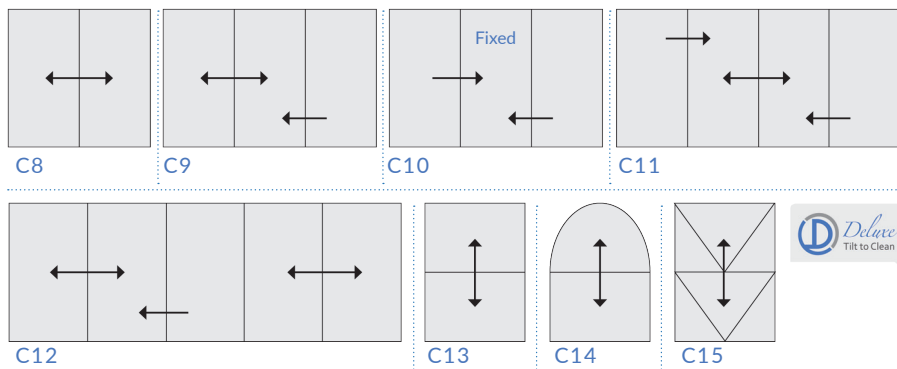

**UNIT STYLE / CODES** \*Manufacturer's restrictions apply

**Single Track Windows (Viewed from the inside)**

**Double Track Windows (Viewed from the inside)**

PRICE FIRST  DRAFT ORDER

Please select as required

Company  
.....  
Contact Name  
.....  
Contact Number  
.....  
Email  
.....  
Reference  
.....

**PROFILE & FIXING OPTIONS / CODES** Same available in Single Track (C1 single track equal leg face fix only)

**COLOUR OPTIONS / CODES** **W** White (LA098) **B** Van Dyke Brown (BS08829) **R** RAL (set up fee applies)

**GLASS OPTIONS / CODES**

- G1 4mm Toughened (standard)
- G2 6mm Toughened
- G3 4mm Toughened Obscure
- G4 4mm K Toughened
- G5 6mm K Toughened
- G6 6mm Toughened Obscure
- G7 6.4mm Laminated
- G8 6.4mm K Laminated
- G9 6.4mm Stadip Silence™
- G10 Flyscreen (not available on C13-15)

**ADDITIONS / CODES**

Please note: All Horizontal Sliders come with Rollers and Clip Locks as standard. All Sub-framed units are supplied with 30mm white uPVC Trim

- A2 Locking Fitch Catch
- A3 Non-Locking Fitch Catch
- A1 Insulation Seal (highly recommended for all products)
- A5 Stacked (internal bar)
- A6 Acoustic Foam (equal leg profiles only)
- A4 Coupled (internal bar)
- A8 25mm uPVC DMould
- A9 20mm uPVC Trim
- A7 White Gasket
- A11 30mm Hardwood Trim
- A12 20mm Hardwood Trim
- A10 Chamfered Sub Frame
- A14 Square Bay Connector
- A15 Faceted Bay Pole
- A13 Trickle Vent
- A16 Other (please call us to discuss)